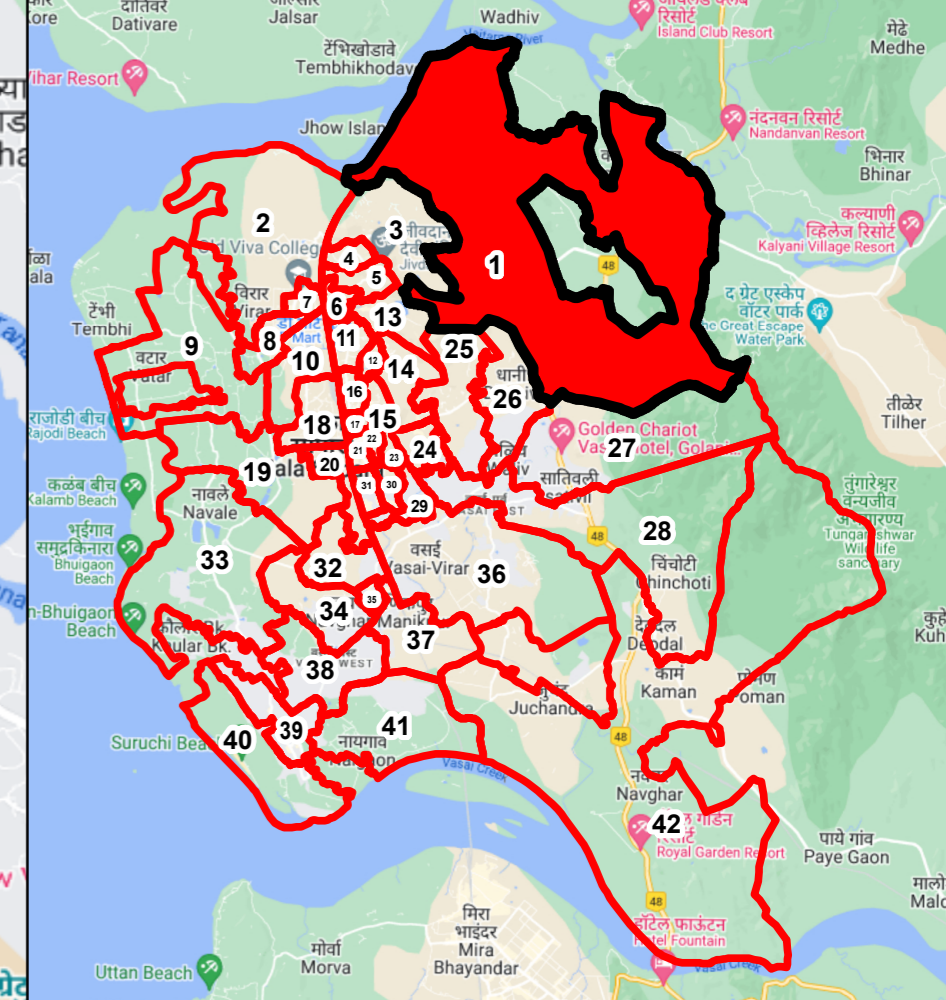

# Final Ward Formation For General Election 2022 - Vasai Virar Municipal Corporation

STATE ELECTION COMMISSION  
MAHARASHTRA

**Ward : 1**

## Ward Population

<b>Total Population</b>	<b>27114</b>
<b>SC Population</b>	<b>961</b>
<b>ST Population</b>	<b>7188</b>

## Key Map - VVMC

## Legend

- Ward
- MC Boundary Excluded Area
- MC\_Boundary
- Road
- National Highway
- Railway Line
- River

(Name)

(Signature)  
Deputy Municipal Commissioner