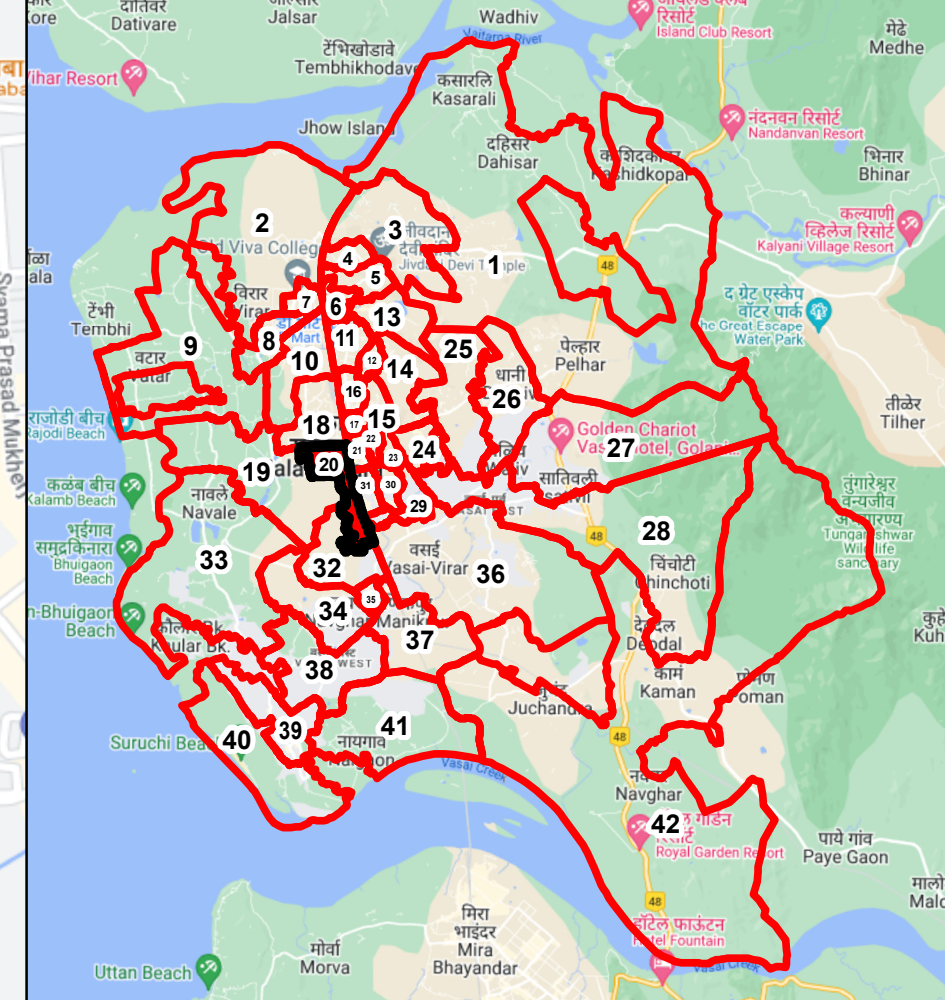

## Ward : 20

### Ward Population

<b>Total Population</b>	<b>30121</b>
<b>SC Population</b>	<b>2010</b>
<b>ST Population</b>	<b>417</b>

### Key Map - VVMC

### Legend

- Ward
- MC Boundary Excluded Area
- MC\_Boundary
- Road
- National Highway
- Railway Line
- River

(Name)

(Signature)  
Deputy Municipal Commissioner