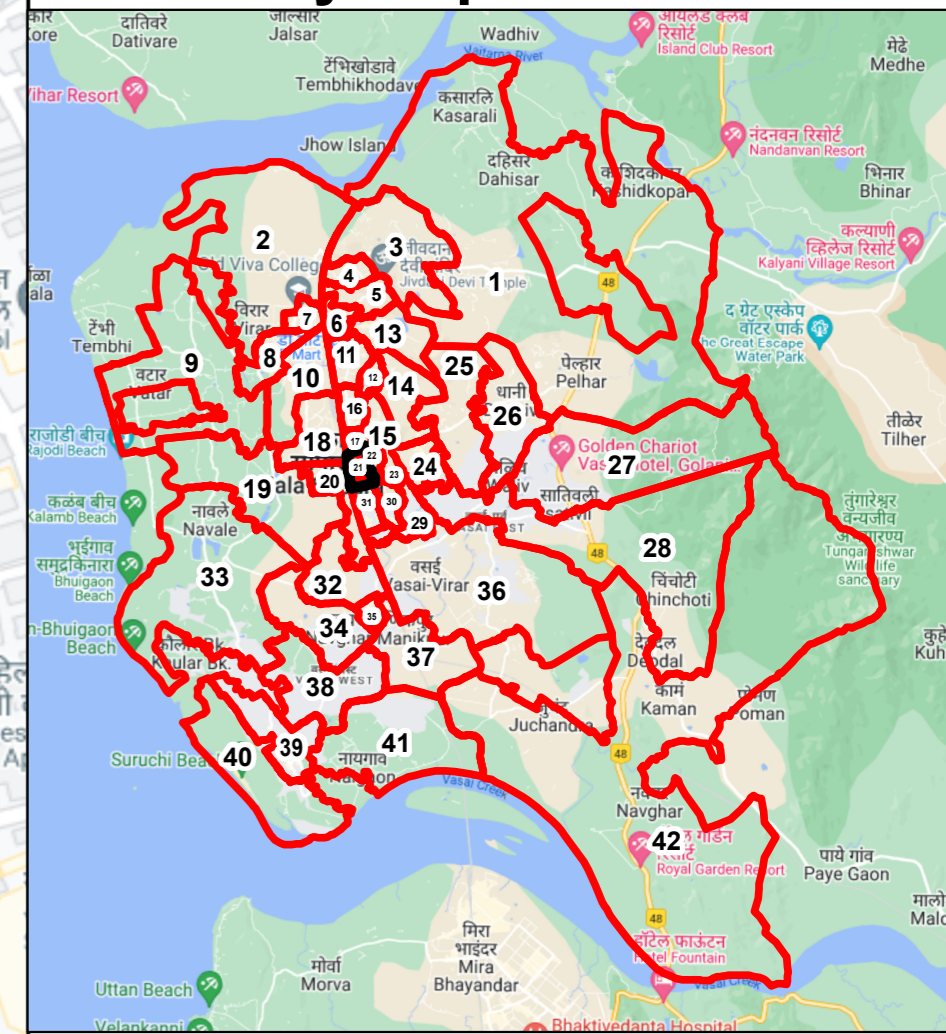

## Ward : 21

### Ward Population

<b>Total Population</b>	<b>30441</b>
<b>SC Population</b>	<b>1038</b>
<b>ST Population</b>	<b>525</b>

### Key Map - VVMC

### Legend

- Ward
- MC Boundary Excluded Area
- MC\_Boundary
- Road
- National Highway
- Railway Line
- River

(Name)

(Signature)  
Deputy Municipal Commissioner