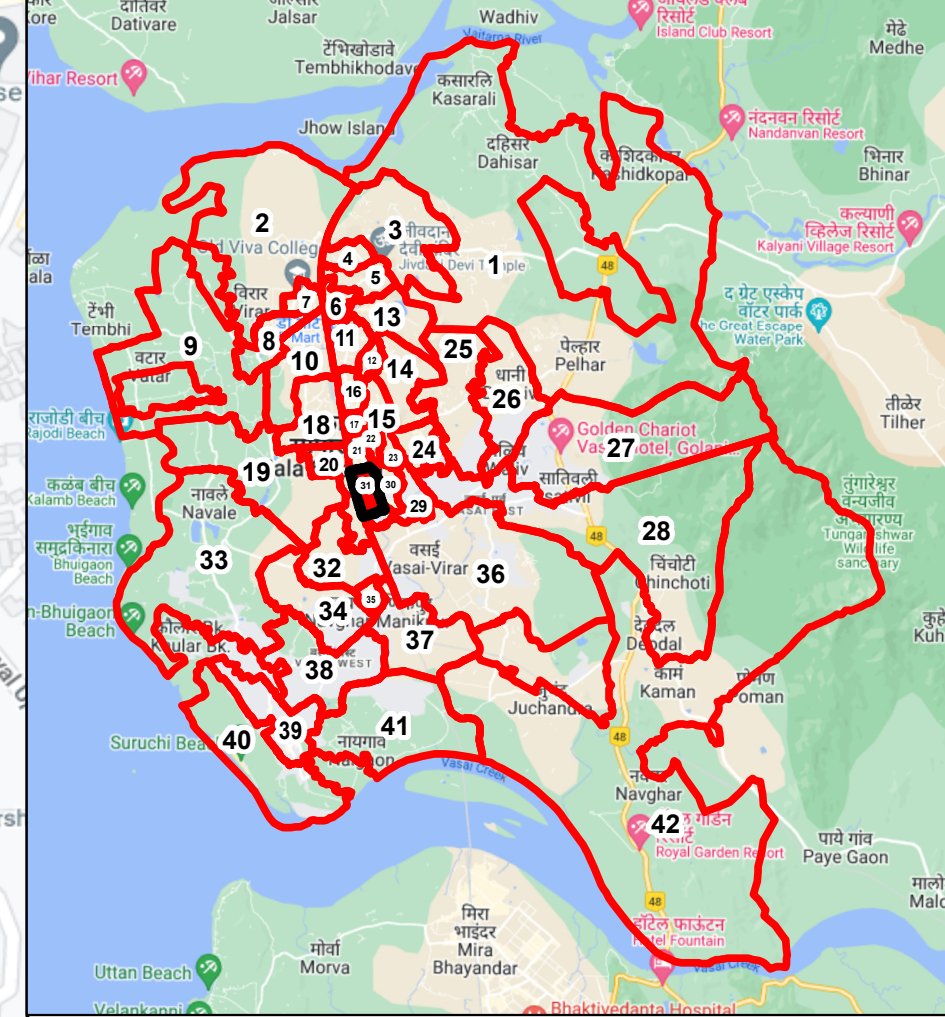

## Ward : 31

### Ward Population

<b>Total Population</b>	<b>30752</b>
<b>SC Population</b>	<b>1790</b>
<b>ST Population</b>	<b>459</b>

### Key Map - VVMC

### Legend

- Ward
- MC Boundary Excluded Area
- MC\_Boundary
- Road
- National Highway
- Railway Line
- River

(Name)

(Signature)  
Deputy Municipal Commissioner